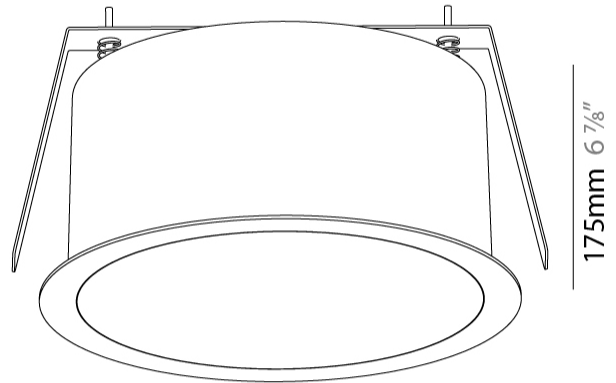

GENERAL

Series: Sign
Brand: Prolicht
Division: Architectural
Mounting Type: Recessed
Mounting Location: Ceiling
Subcategory: Ambient

PHYSICAL

Shape: Round
Diameter (mm): 313
Diameter (in): 12 5/16
Height (mm): 175
Height (in): 6 7/8
Ceiling Thickness (mm): 10 / 12.5 / 15 / 25 / 30
Ceiling Thickness (in): 3/8 or 1/2 or 9/16 or 1 or 1 3/16
Min. Recessing Depth (mm): 175
Min. Recessing Depth (in): 6 7/8
Light Distribution: Direct
Weight (kg): 3.229
Weight (lbs): 7.12
Diffuser: PMMA - Opal or Micro-Prism
Fixture Finish: SSR / BKV / CWI / CRY / HAB / UFT / ITA / RUA / FTG / MYG / LOD / PUS / FRO / FUP / KIA / POP / BLS / SPG / MEY / GOH / GUM / CHC / COM / ABZ / JAG / OBR / MOS / ROR
Fixture Material: Extruded Aluminum / Steel
Cut-out Measurements: 300mm / 11 13/16"

ELECTRICAL

Lamp Type: LED (Zhaga Standard)
Input Wattage (W): 16.5
Total Output Wattage (W): 12.75
Dimming: Tri-Mode (Non-Dimming and Phase Dimming (120Vac only) and 0-10V Dimming)
Driver Included: Yes
Driver Location: Integrated
Driver Type: Constant Current - Universal
Driver Class: Class 2
Input Voltage (V): 120 - 277
Constant Current (MA): 500

LED

Color Temperature (°K): 3000 / 4000
Max. Delivered Lumen (lm): 1230 / 1264 / 1290
CRI: >80 CRI
Lamp Life (hrs): 50000

OPTICAL

RATINGS AND CERTIFICATIONS

Certified By: Certified for North American Standards
IP rating: IP20

Ø 313mm 12 5/16"